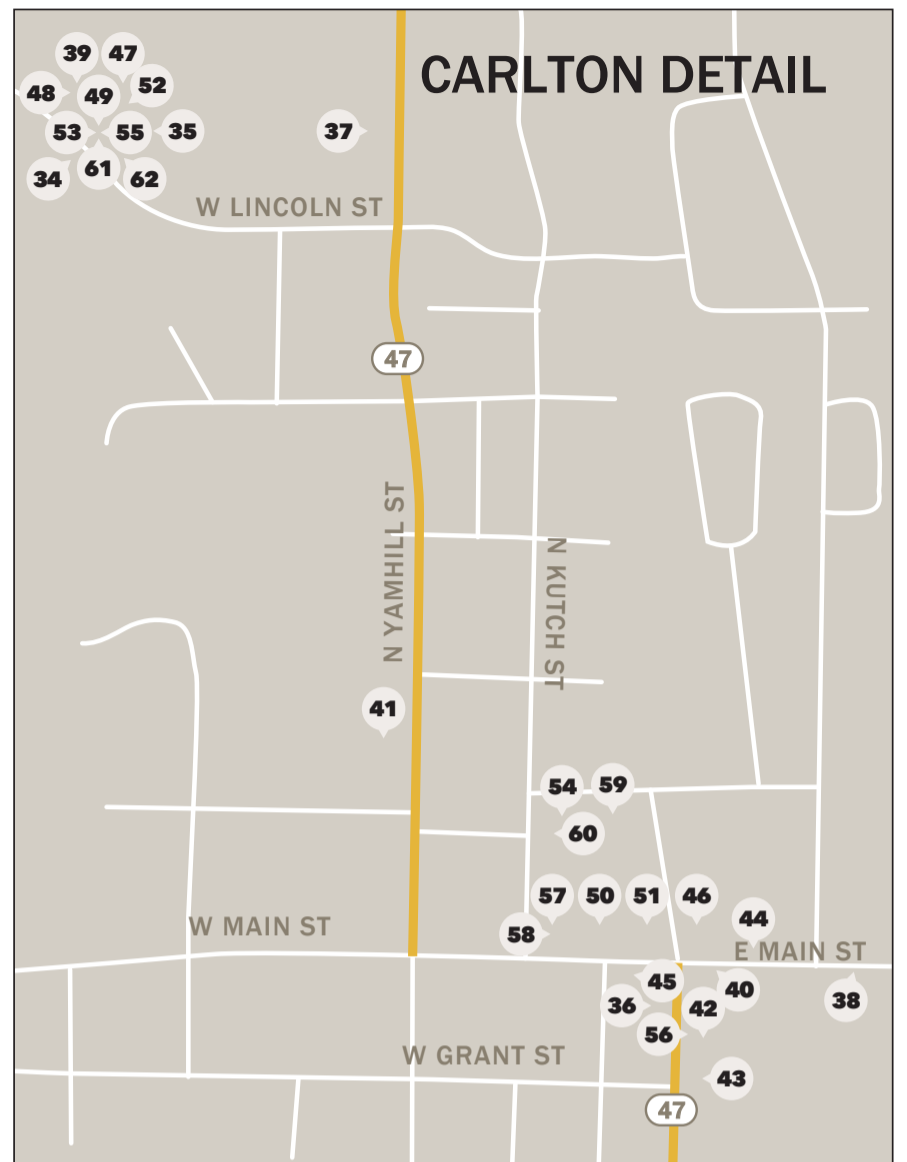

49 Merriman Wines at The Carlton Winemakers Studio

801 N Scott St, Carlton
merrimanwines.com
(503) 852-6100 • A1

50 Noble Pig Tasting Room

203 E Main St, Carlton
noblepigwine.com
(503) 852-3086 • B2

51 Pike Road Wines

105 W Main St, Carlton
pikeroadwines.com
(503) 852-3185 → • B2

52 PROJECT M Wines at The Carlton Winemakers Studio

801 N Scott St, Carlton
projectmwines.com
(503) 583-2354 • B1

53 Quintet Cellars at The Carlton Winemakers Studio

801 N Scott St, Carlton
quintetcellars.com
(503) 852-6100 • A1

54 Rocky Point Cellars

258 N Kutch St, Carlton
rockypointcellars.com
(509) 995-2771 → • B2

55 RR Wines at The Carlton Winemakers Studio

801 N Scott St, Carlton
rrwines.com
(503) 789-4350 • A1

56 Scott Paul and Wildstock Wines

128 S Pine St, Carlton
scottpaul.com
(503) 852-7300 → • B2

57 Seven of Hearts / Luminous Hills

217 W Main St, Yamhill
sevenofheartswine.com
(503) 852-0097 • B2

58 Stone Griffon Vineyard

305 W Main St, Carlton
stonegriffonvineyard.com
(971) 237-1035 → • B2

59 Tendril Wine Cellars

130 W Monroe St, Carlton
tendrilwines.com
(503) 858-4524 • B2

60 Troon Carlton Wine Bar

250 N Kutch St, Carlton
troonvineyard.com
(503) 852-3084 → • B2

61 Wahle Vineyards & Cellars at The Carlton Winemakers Studio

801 N Scott St, Carlton
winemakersstudio.com/
wineries/wahle
(503) 241-3385 • A1

62 WildAire

801 N Scott St, Carlton
wildairecellars.com
(503) 851-3689 → • A1