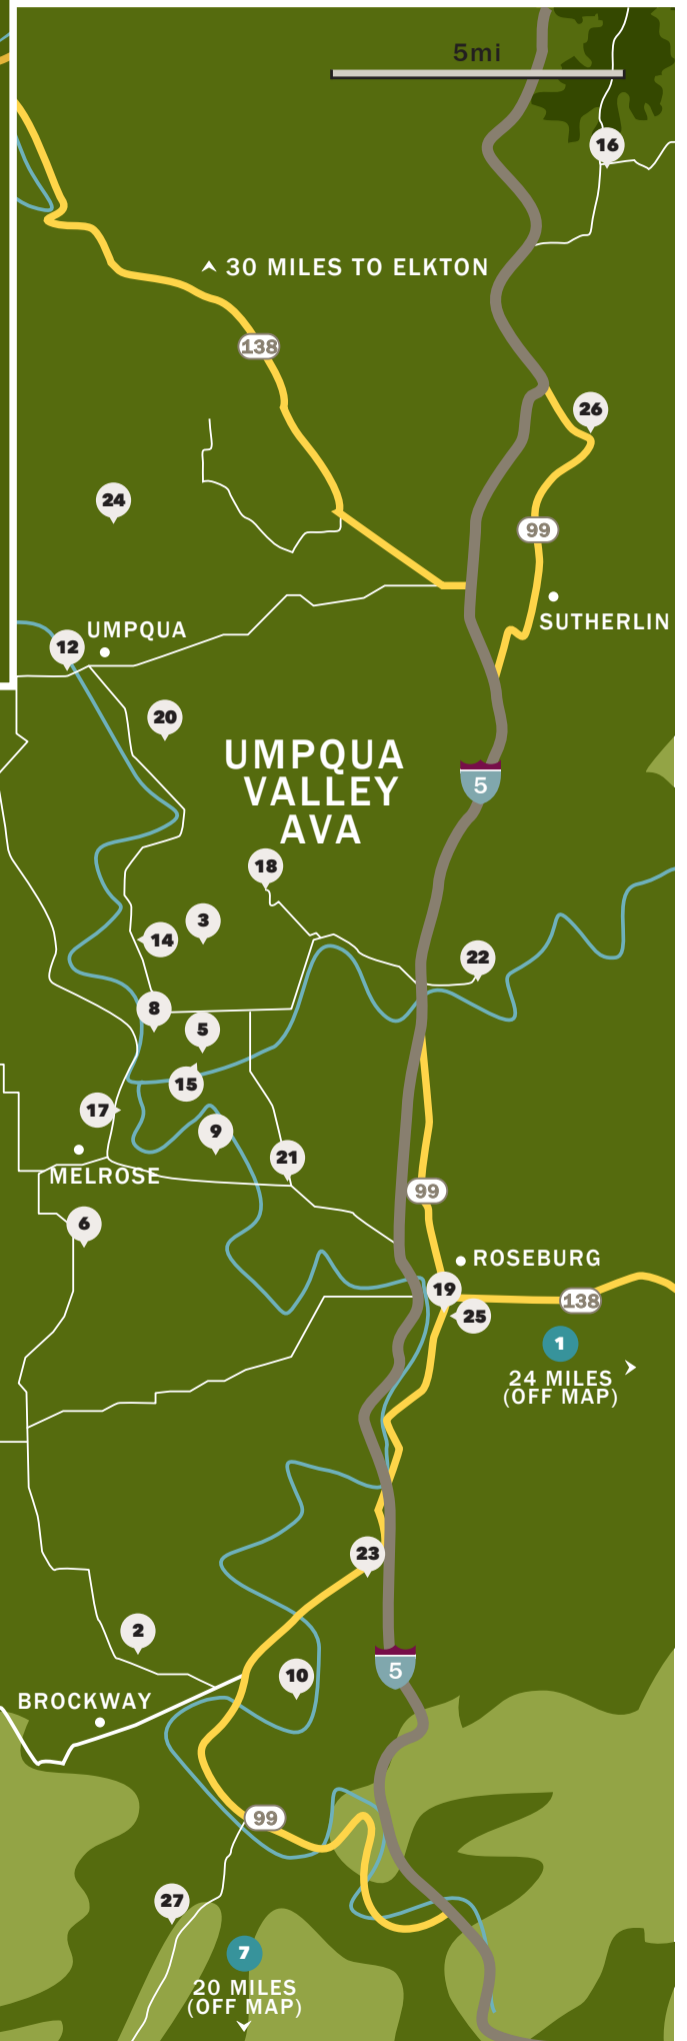

→ Oregon Wines Fly Free participating winery
● Off-map winery