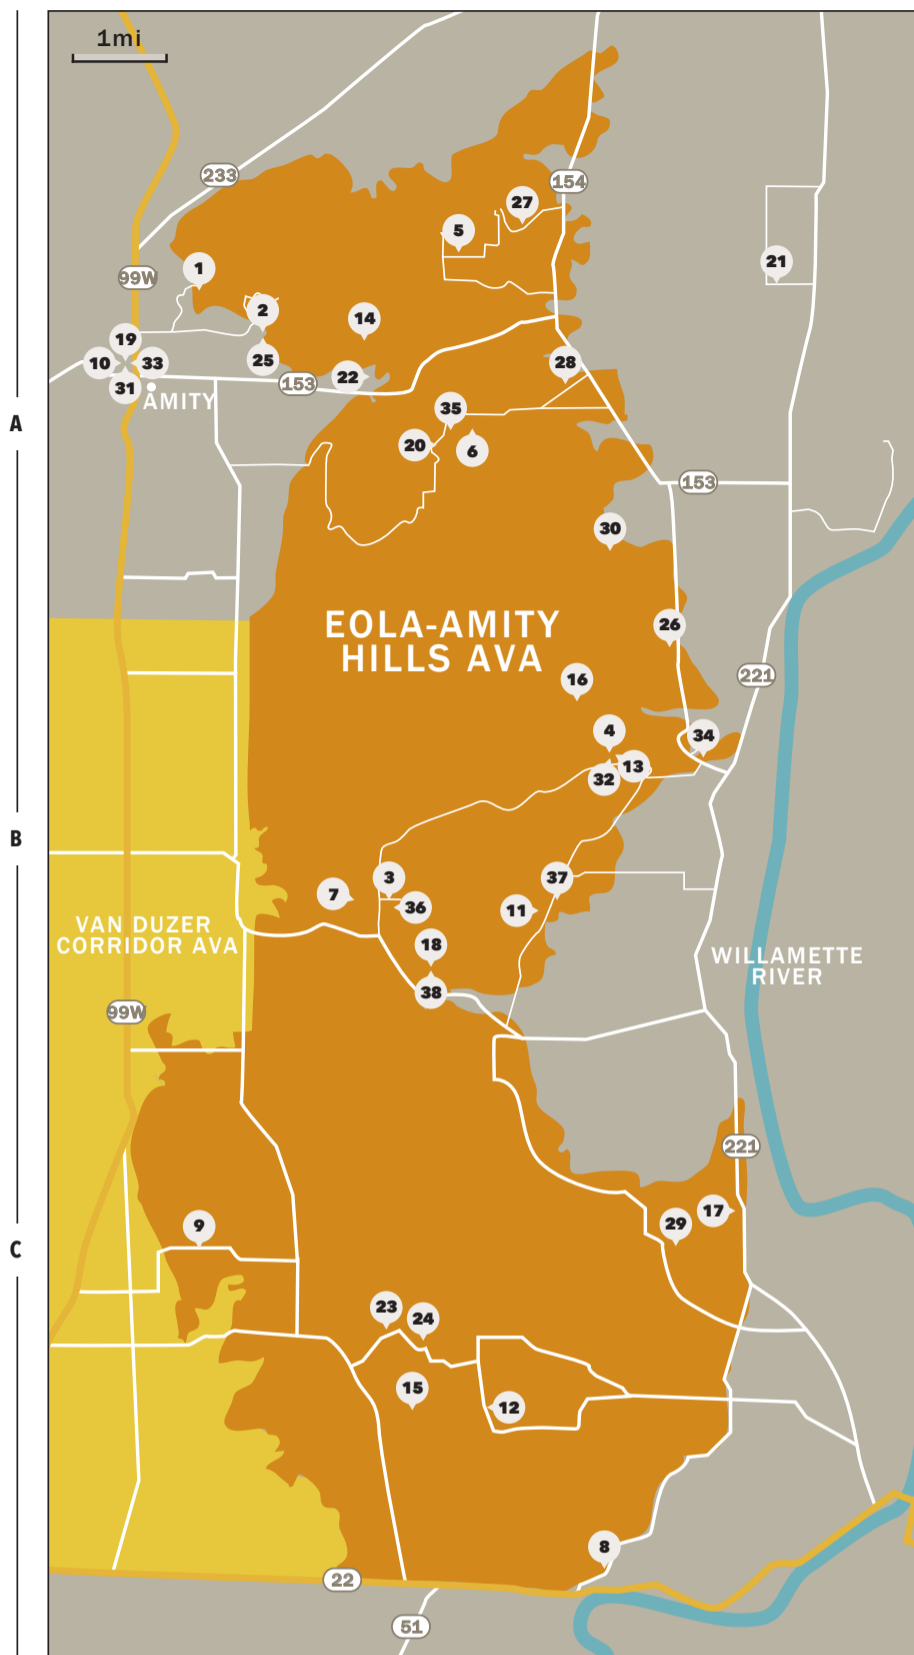

300 NE 3rd St, McMinnville  
wvv.com/mcminnville  
(503) 883-9013 → • B1

- 11 Cristom Vineyards**  
6905 Spring Valley Rd NW, Salem  
cristomvineyards.com  
(503) 375-3068 → • B2
- 12 Cubanismo Vineyards**  
1754 Best Rd NW, Salem  
cubanismovineyards.com  
(503) 588-1763 • C2
- 13 Denison Cellars**  
3635 Bethel Heights Rd NW, Salem  
denisoncellars.com  
(541) 517-3370 • B2
- 14 Dukes Family Vineyards**  
7845 SE Amity Rd, Amity  
dukesfamilyvineyards.com  
(503) 835-0620 → • A1
- 15 Eola Hills Legacy Estate Vineyard & Tasting Room**  
1600 Oak Grove Rd, Salem  
eolahillswinery.com  
(503) 362-1546 → • C2
- 16 Evening Land - Seven Springs Estate Vineyard**  
4180 Lone Star Rd NW, Salem  
eveninglandvineyards.com  
(503) 538-4110 → • B2
- 17 Evesham Wood & Haden Fig**  
3795 Wallace Rd NW, Salem  
eveshamwood.com  
(503) 371-8478 • C2
- 18 Failla Wines**  
5659 Zena Rd NW, Salem  
faillawinesoregon.com  
(503) 391-5555 • B2
- 19 Franny Beck Wines**  
108 5th St, Amity  
frannybeck.com  
(503) 583-2296 • A1
- 20 Grochau Cellars**  
9360 SE Eola Hills Rd, Amity  
grochaucellars.com  
(503) 835-0208 • A2
- 21 Hauer of the Dauen Winery**  
16425 SE Webfoot Rd, Dayton  
(503) 868-7359 • A2
- 22 iOTA Cellars/Pelos Sandberg Vineyard**  
7895 SE Amity Rd, Amity  
iotacellars.com  
(503) 507-8063 → • A1
- 23 Iterum**  
5917 Orchard Heights Rd NW, Salem  
iterumwines.com  
(503) 779-8840 • C2
- 24 Kathken Vineyards**  
5737 Orchard Heights Rd NW, Salem  
kathkenvineyards.com  
(503) 714-3810 → • C2
- 25 Keeler Estate Vineyard & Winery**  
5100 SE Rice Ln, Amity  
keelerestatevineyard.com  
(503) 687-2618 • A1
- 26 Lingua Franca**  
9675 Hopewell Rd NW, Salem  
linguafranca.wine  
(503) 908-6144 • B2
- 27 Methven Family Vineyards & Winery / Estate Tasting Room**  
11400 SE Westland Ln, Dayton  
methvenfamilyvineyards.com  
(503) 868-7259 → • A2
- 28 Mystic Wines**  
11931 SE Hood View Rd, Amity  
mysticwine.com  
(503) 581-2769 → • A2
- 29 Redhawk Vineyard and Winery**  
2995 Michigan City Rd NW, Salem  
redhawkwine.com  
(503) 362-1596 → • C2
- 30 Rizzo Winery**  
13005 Jerusalem Hill Rd NW, Salem  
rizzowinery.com  
(503) 781-8226 → • A2
- 31 Samuel Robert Winery**  
510 S Trade St, Amity  
samuelrobertwinery.com  
(503) 835-9305 → • A1
- 32 SchöneTal Cellars**  
3635 Bethel Heights Rd NW, Salem  
schonetalcellars.com  
(503) 701-7774 → • B2
- 33 Silas Wines / The Bramble Tasting Room**  
100 5th St, Amity  
silaswines.com  
(503) 389-8682 → • A1
- 34 Stangeland Vineyards & Winery**  
8500 Hopewell Rd NW, Salem  
stangelandwinery.com  
(503) 581-0355 → • B2
- 35 Varnum Vintners**  
9500 SE Eola Hills Rd, Amity  
varnumvintners.com  
(971) 267-5267 → • A2
- 36 Walter Scott Wines**  
6130 Bethel Heights Rd NW, Salem  
walterscottwines.com  
(971) 209-7786 • B1
- 37 Witness Tree Vineyard**  
7111 Spring Valley Rd NW, Salem  
witnessreevineyard.com  
(503) 585-7874 → • B2
- 38 Zenith Vineyard**  
5657 Zena Rd NW, Salem  
zenithvineyard.com  
(503) 378-1526 • B2