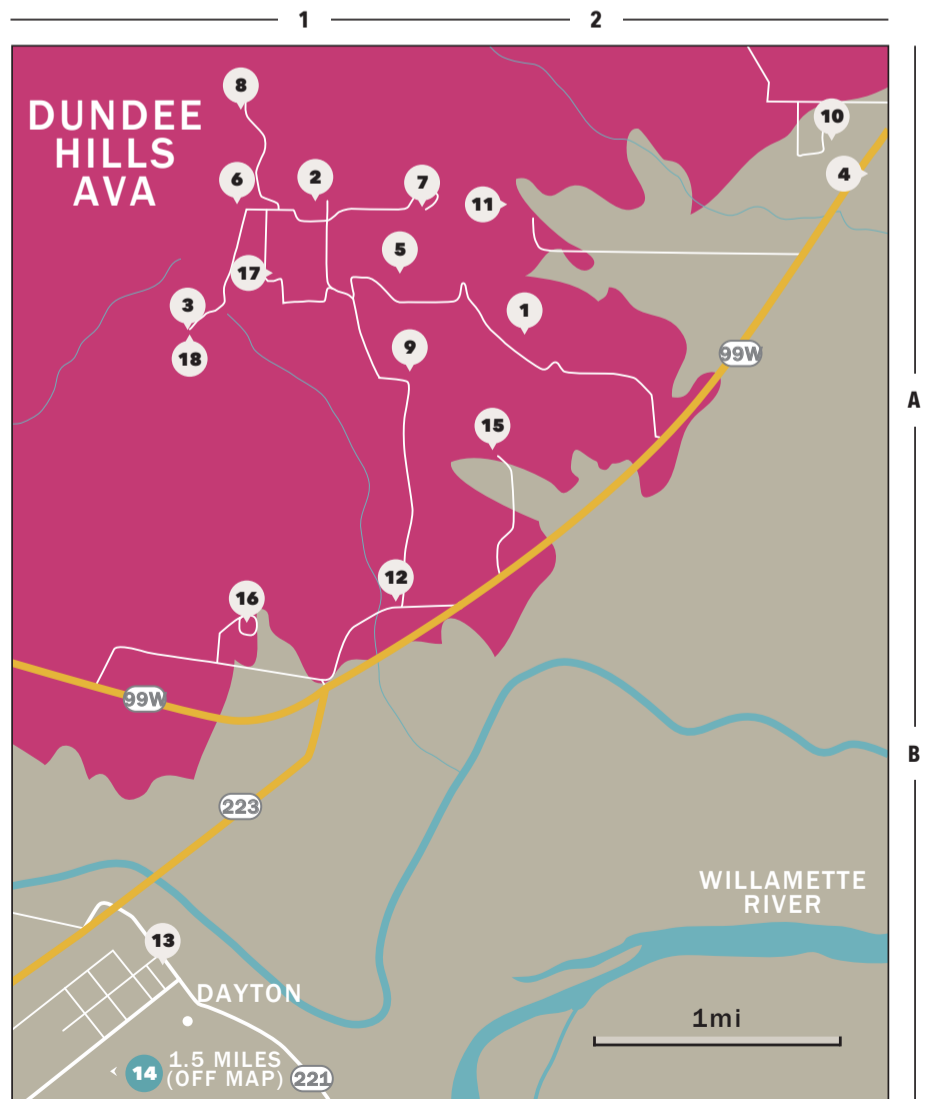

4 Day Wines at Day Camp
21160 OR-99W, Dundee
daywines.com
(971) 832-8196 • A2

5 De Ponte Cellars Vineyard & Winery Tasting Room
17545 NE Archery Summit Rd,
Dayton
depontecellars.com
(503) 864-3698 → • A1

6 Domaine de Broglie
6475 NE Hilltop Ln, Dayton
domainedebroglie.com
(503) 376 1600 → • A1

7 Domaine Drouhin Oregon
6750 NE Breyman Orchards Rd,
Dayton
domainedrouhin.com
(503) 864-2700 → • A1

8 Domaine Serene Winery
6555 NE Hilltop Ln, Dayton
domaineserene.com
(503) 864-4600 → • A1

9 Durant Vineyards
5430 NE Breyman Orchards Rd,
Dayton
durantoregon.com
(503) 864-2000 → • A1

10 Hyland Estates
20980 NE Niederberger Rd,
Dundee
hylandestateswinery.com
(503) 554-4200 → • A2

11 Nysa Vineyard
18655 NE Trunk Rd, Dundee
nysavineyard.com
(503) 538-3604 • A2

12 Remy Wines Tasting Room
17495 NE McDougall Rd,
Dayton
remywines.com
(503) 864-8777 → • B1

13 Seufert Winery Tasting Room
303 Main St, Dayton
seufertwinery.com
(503) 864-2946 → • B1

14 Siltstone Wines Tasting Room
12251 SE Dayton Bypass,
Dayton
siltstonewines.com
(971) 241-9365 → • B1

15 Sokol Blosser Winery
5000 NE Sokol Blosser Ln,
Dayton
sokolblosser.com
(503) 864-2282 → • A2

16 Stoller Family Estate
16161 NE McDougall Rd,
Dayton
stollerfamilyestate.com
(503) 864-3404 → • B1

17 White Rose Estate
6250 NE Hilltop Ln, Dayton
whiteroseestate.com
(503) 864-2328 → • A1

18 Winter's Hill Estate
6451 NE Hilltop Ln, Dayton
wintershillwine.com
(503) 864-4592 → • A1