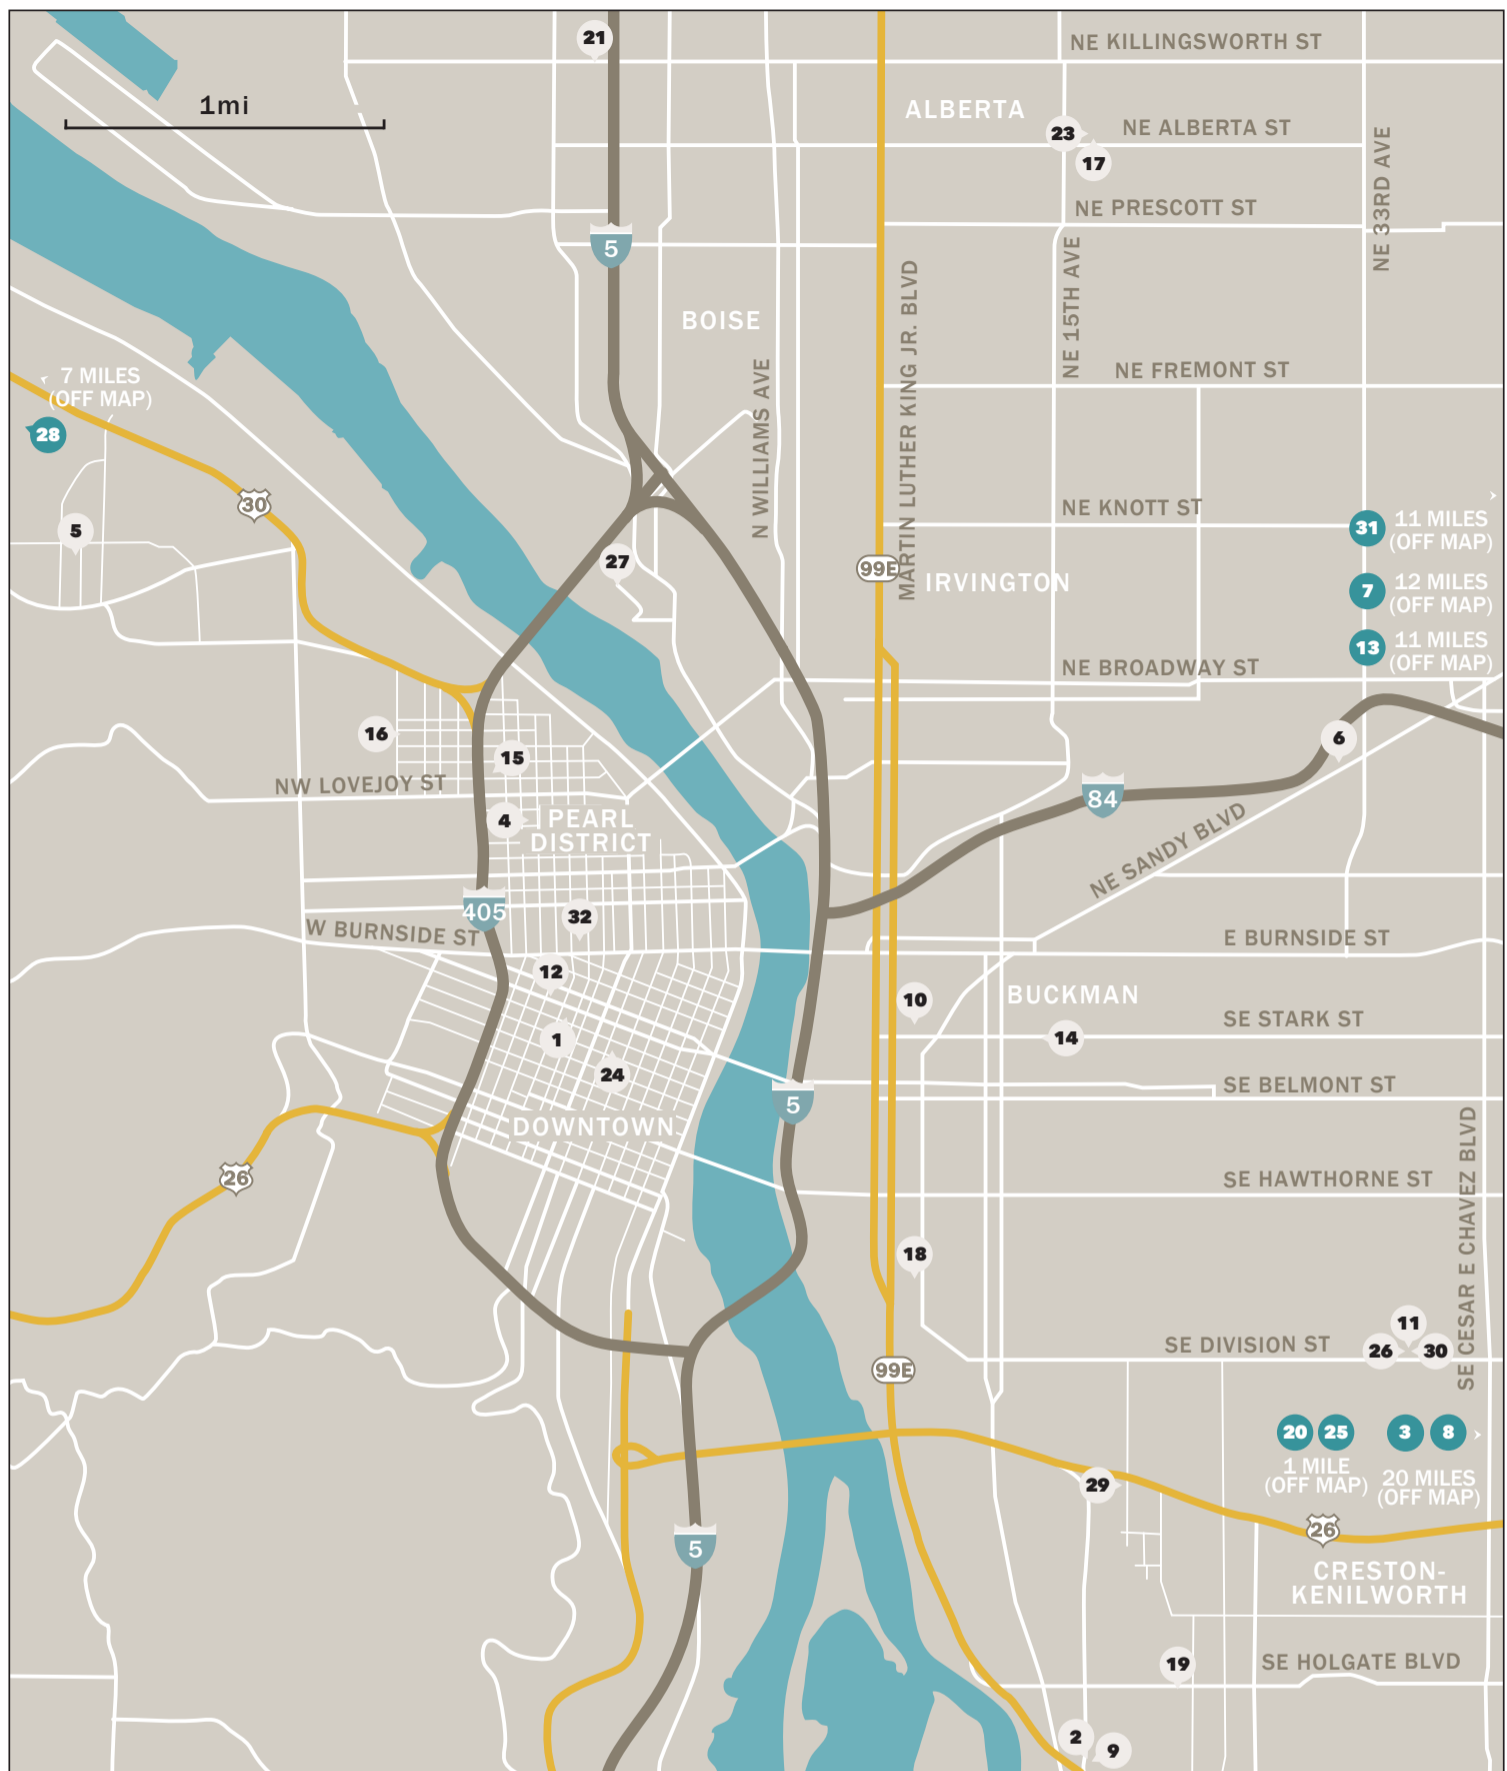

Portland

Inquire to confirm hours and availability

1 Abbey Creek Winery/ The Crick PDX
912 SW Morrison St, Portland
abbeycreekvineyard.com
(503) 389-0619 → • B1

2 Adeg Northwest
4855 SE 18th Ave, Portland
adeganorthwest.com
(973) 391-6592 • C2

3 Alder Tree Vineyard
34944 SE Colorado Rd, Sandy
(971) 227-0686 • C2

4 Battle Creek Cellars
820 NW 13th Ave, Portland
battlecreekcellars.com
(503) 902-6636 → • B1

5 Boedecker Cellars Winery & Tasting Room
2621 NW 30th Ave, Portland
boedeckercellars.com
(503) 224-5778 • A1

6 Bow & Arrow
3115 NE Sandy Blvd, Portland
bowandarrows.com • B2

7 Buddha Kat Winery
17020 Ruben Ln, Sandy
buddhakatwinery.com
(503) 668-3124 → • B2

8 Calcagno Cellars Winery
calcagnocellars.com
(503) 618-8466 (VINO) → • B2

9 Clay Pigeon Winery
4855 SE 18th Ave, Portland
claypigeonwinery.com
info@claypigeonwinery.com • C2

10 Coopers Hall Winery
404 SE 6th Ave, Portland
coopershall.com
(503) 719-7000 • B2

11 Division Winemaking Company
2425 SE 35th Pl, Portland
divisionwineco.com
(503) 208-2061 → • C2

12 Domaine Serene Wine Lounge at Sentinel
1038 SW Alder St, Portland
domaineserenewinelounge.com
(503) 850-7001 • B1

13 Edgefield Winery
2126 SW Halsey St, Troutdale
edgefieldwinery.com
(503) 665-2992 • B2

14 ENSO Winery
1416 SE Stark St, Portland
ensowinery.com
(503) 683-3676 • B2

15 Erath - Urban Tasting Room
1439 NW Marshall St, Portland
erath.com
(503) 538-3318 → • B1

16 Fullerton Wine Bar and Tasting Room
1966 NW Pettygrove St, Portland
fullertonwines.com
(503) 544-1378 → • B1

17 Golden Cluster @ Les Caves
1719 NE Alberta St, Portland
goldencluster.com
(503) 206-6852 → • A2

18 Helioterra Wines
2025 SE 7th Ave, Portland
helioterrawines.com
(503) 757-5881 → • C2

19 Hip Chicks Do Wine
4510 SE 23rd Ave, Portland
hipchicksdowine.com
(503) 234-3790 → • C2

20 Jackalope Wine Cellars @ Portland Wine Company
3201 SE 50th Ave, Portland
jackalopewinecellars.com
(971) 533-8834 • B2

21 Jan-Marc Wine Cellars
2110 N Ainsworth St, Portland
janmarcwinecellars.com
(503) 341-4531 → • A1

22 La Randonnée
larandonneewines.com
(503) 693-1879 →

23 Ovum Wines @ Les Caves PDX
1719 NE Alberta St, Portland
ovumwines.com → • A2

24 The Portland Wine Bar and Winery Tasting Room
526 SW Yamhill St, Portland
thewineryatmanzanita.com • B1

25 Portland Wine Company Home of Love & Squalor Wine
3201 SE 50th Ave, Portland
portlandwinecompany.com
(503) 320-9956 → • C2

26 SE Wine Collective
2425 SE 35th Pl, Portland
sewinecollective.com
(503) 208-2061 → • C2

27 Seven Bridges Winery
2303 N Harding Ave, Portland
sevenbridgeswinery.com
(503) 203-2583 → • B1

28 Seven Sails Vineyard
13285 NW Germantown Rd, Portland
margotproductions.com
(503) 292-3418 → • A1

29 Teutonic Wine Company
3303 SE 20th Ave, Portland
teutonicwines.com
(503) 235-5053 → • C2

30 Welsh Family Wines at the SE Wine Collective
2425 SE 35th Pl, Portland
welshfamilywines.com
(503) 208-2061 • C2

31 Willful Wines
5705-F NE 105th Ave, Portland
willfulwine.com
(503) 577-8982 → • B2

32 Woven Wineworks Tasting Room
959 NW Couch St, Portland
wovenwineworks.com
(503) 307-4800 → • B1

→ Oregon Wines Fly Free participating winery
● Off-map winery