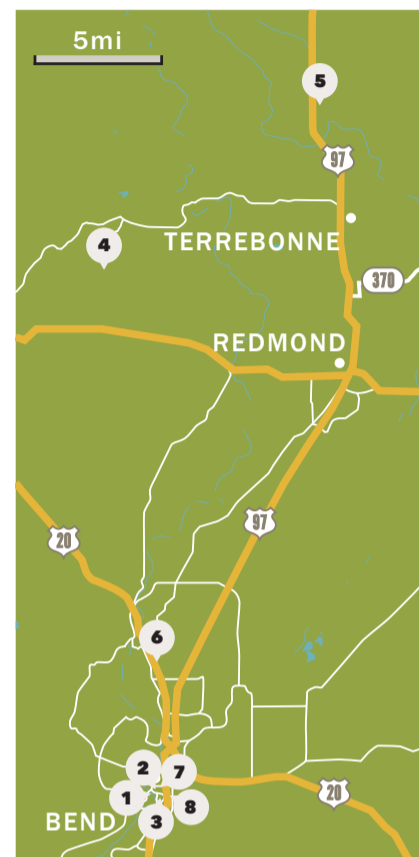

1 Bledsoe Family Winery

550 SW Industrial Way Ste 198, Bend
bledsoefamilywinery.com
(541) 797-6502

2 Elixir Wine Co. / Ermisch Cellars

11 NW Lava Rd, Bend
elixirwinegroup.com
(541) 390-2668 →

3 Evoke Winery Bend

330 SW Powerhouse Dr, #110, Bend
evokewinery.com
(541) 386-3700

4 Faith, Hope and Charity Vineyards

70450 NW Lower Valley Dr, Terrebonne
faithhopeandcharityevents.com
(541) 526-5075 →

5 Maragas Winery

15523 US-97, Culver
maragaswinery.com
(541) 546-5464 →

6 Merrill Cellars - Tasting Room and Wine Patio, Tumalo

64653 Bruce Ave, Bend
merrillcellars.com
(541) 382-3332 →

7 Stoller Wine Bar

555 NW Arizona Ave, #30, Bend
stollerwinegroup.com
(503) 864-3404 →

8 Va Piano Vineyards

425 SW Powerhouse Dr, Ste 301, Bend
vapianovineyards.com
(541) 797-6363

→ Oregon Wines Fly Free participating winery