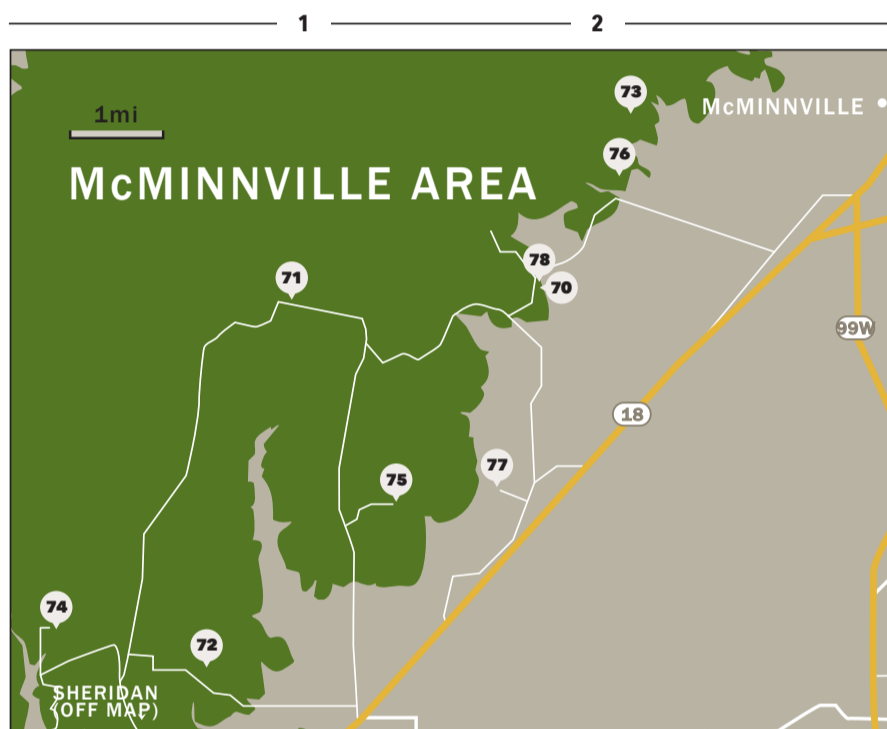

56 Sineann

8400 Champoeg Rd NE, St. Paul
sineann.com
(503) 341-2698 → • C3

57 Six Peaks Winery

[Formerly J. Albin Winery]
19495 SW Vista Hill Dr,
Hillsboro
sixpeakswine.com
(503) 341-3618 • B2

58 St. Josef's Vineyards & Winery

28836 S Barlow Rd, Canby
stjosefswinery.com
(503) 651-3190 → • C4

59 Terra Vina Vineyard Tasting Room

33750 SW Ladd Hill Rd,
Wilsonville
terravinawines.com
(503) 925-0712 → • C3

60 Trathen Hall Wines

26421 OR-47, Gaston
trathenhallwines.com
(503) 550-5545 → • B2

61 Tumwater Vineyard

375 SW Barrel House Way,
West Linn
tumwatervineyard.com
(503) 454-0208 → • B4

62 twill cellars

21775 SW Ribera Ln,
West Linn
twillcellars.com
(503) 638-7323 → • B4

63 Union Wine Company

19600 SW Cipole Rd, Tualatin
unionwinecompany.com
(971) 322-4791 → • B3

64 Van Duzer Vineyards

11975 Smithfield Rd, Dallas
vanduzer.com
(800) 884-1927 → • E1

65 Villa Catalana Cellars

11900 S Criteser Rd,
Oregon City
villacatalanacellars.com
(503) 780-6200 → • C4

66 Vitis Ridge Winery

6685 Meridian Rd NE,
Silverton
vitisridge.com
(503) 873-9800 → • D4

67 Whiskey Hill Winery & Postlewait's Vineyards

29510 S Barlow Rd, Canby
whiskeyhillwinery.com
(971) 338-9142 → • C4

68 Willamette Valley Vineyards at Tualatin Estate

10850 NW Seavey Rd,
Forest Grove
wvv.com/tualatin
(503) 357-5005 → • A2

69 Wooden Shoe Vineyards

33814 S Meridian Rd,
Woodburn
woodenshoevineyards.com
(503) 634-2243 • D4

McMinnville Area

70 Bailey Family Wines

10660 SW Youngberg Hill Rd,
McMinnville
baileyfamilywines.com
(503) 472-2727 → • A2

Biggio Hamina Cellars

McMinnville
biggiohamina.com
(503) 737-9703 →

71 Coeur de Terre Vineyard

21000 SW Eagle Point Rd,
McMinnville
cdtvineyard.com
(503) 883-4111 → • A1

72 Coleman Vineyard

22734 SW Latham Rd,
McMinnville
colemanwine.com
(503) 437-6071 → • B1

73 J.L. Kiff Vineyard

13546 NW Willis Rd,
McMinnville
jlkiffvineyard.com
(971) 237-6745 → • A2

74 J Wrigley Vineyards

19390 Cherry Hill Rd, Sheridan
wrigleywines.com
(503) 857-8287 • B1

LAVINEA in Mac

lavinea.com

75 Maysara Winery

15765 SW Muddy Valley Rd,
McMinnville
maysara.com
(503) 843-1234 → • B1

76 Roshni Vineyard

13101 SW Fox Ridge Rd,
McMinnville
roshnivineyard.com
(971) 237-3781 • A2

77 Yamhill Valley Vineyards

16250 SW Oldsville Rd,
McMinnville
yamhill.com
(503) 843-3100 → • B2

78 Youngberg Hill

10660 SW Youngberg Hill Rd,
McMinnville
baileyfamilywines.com
(503) 472-2727 → • A2