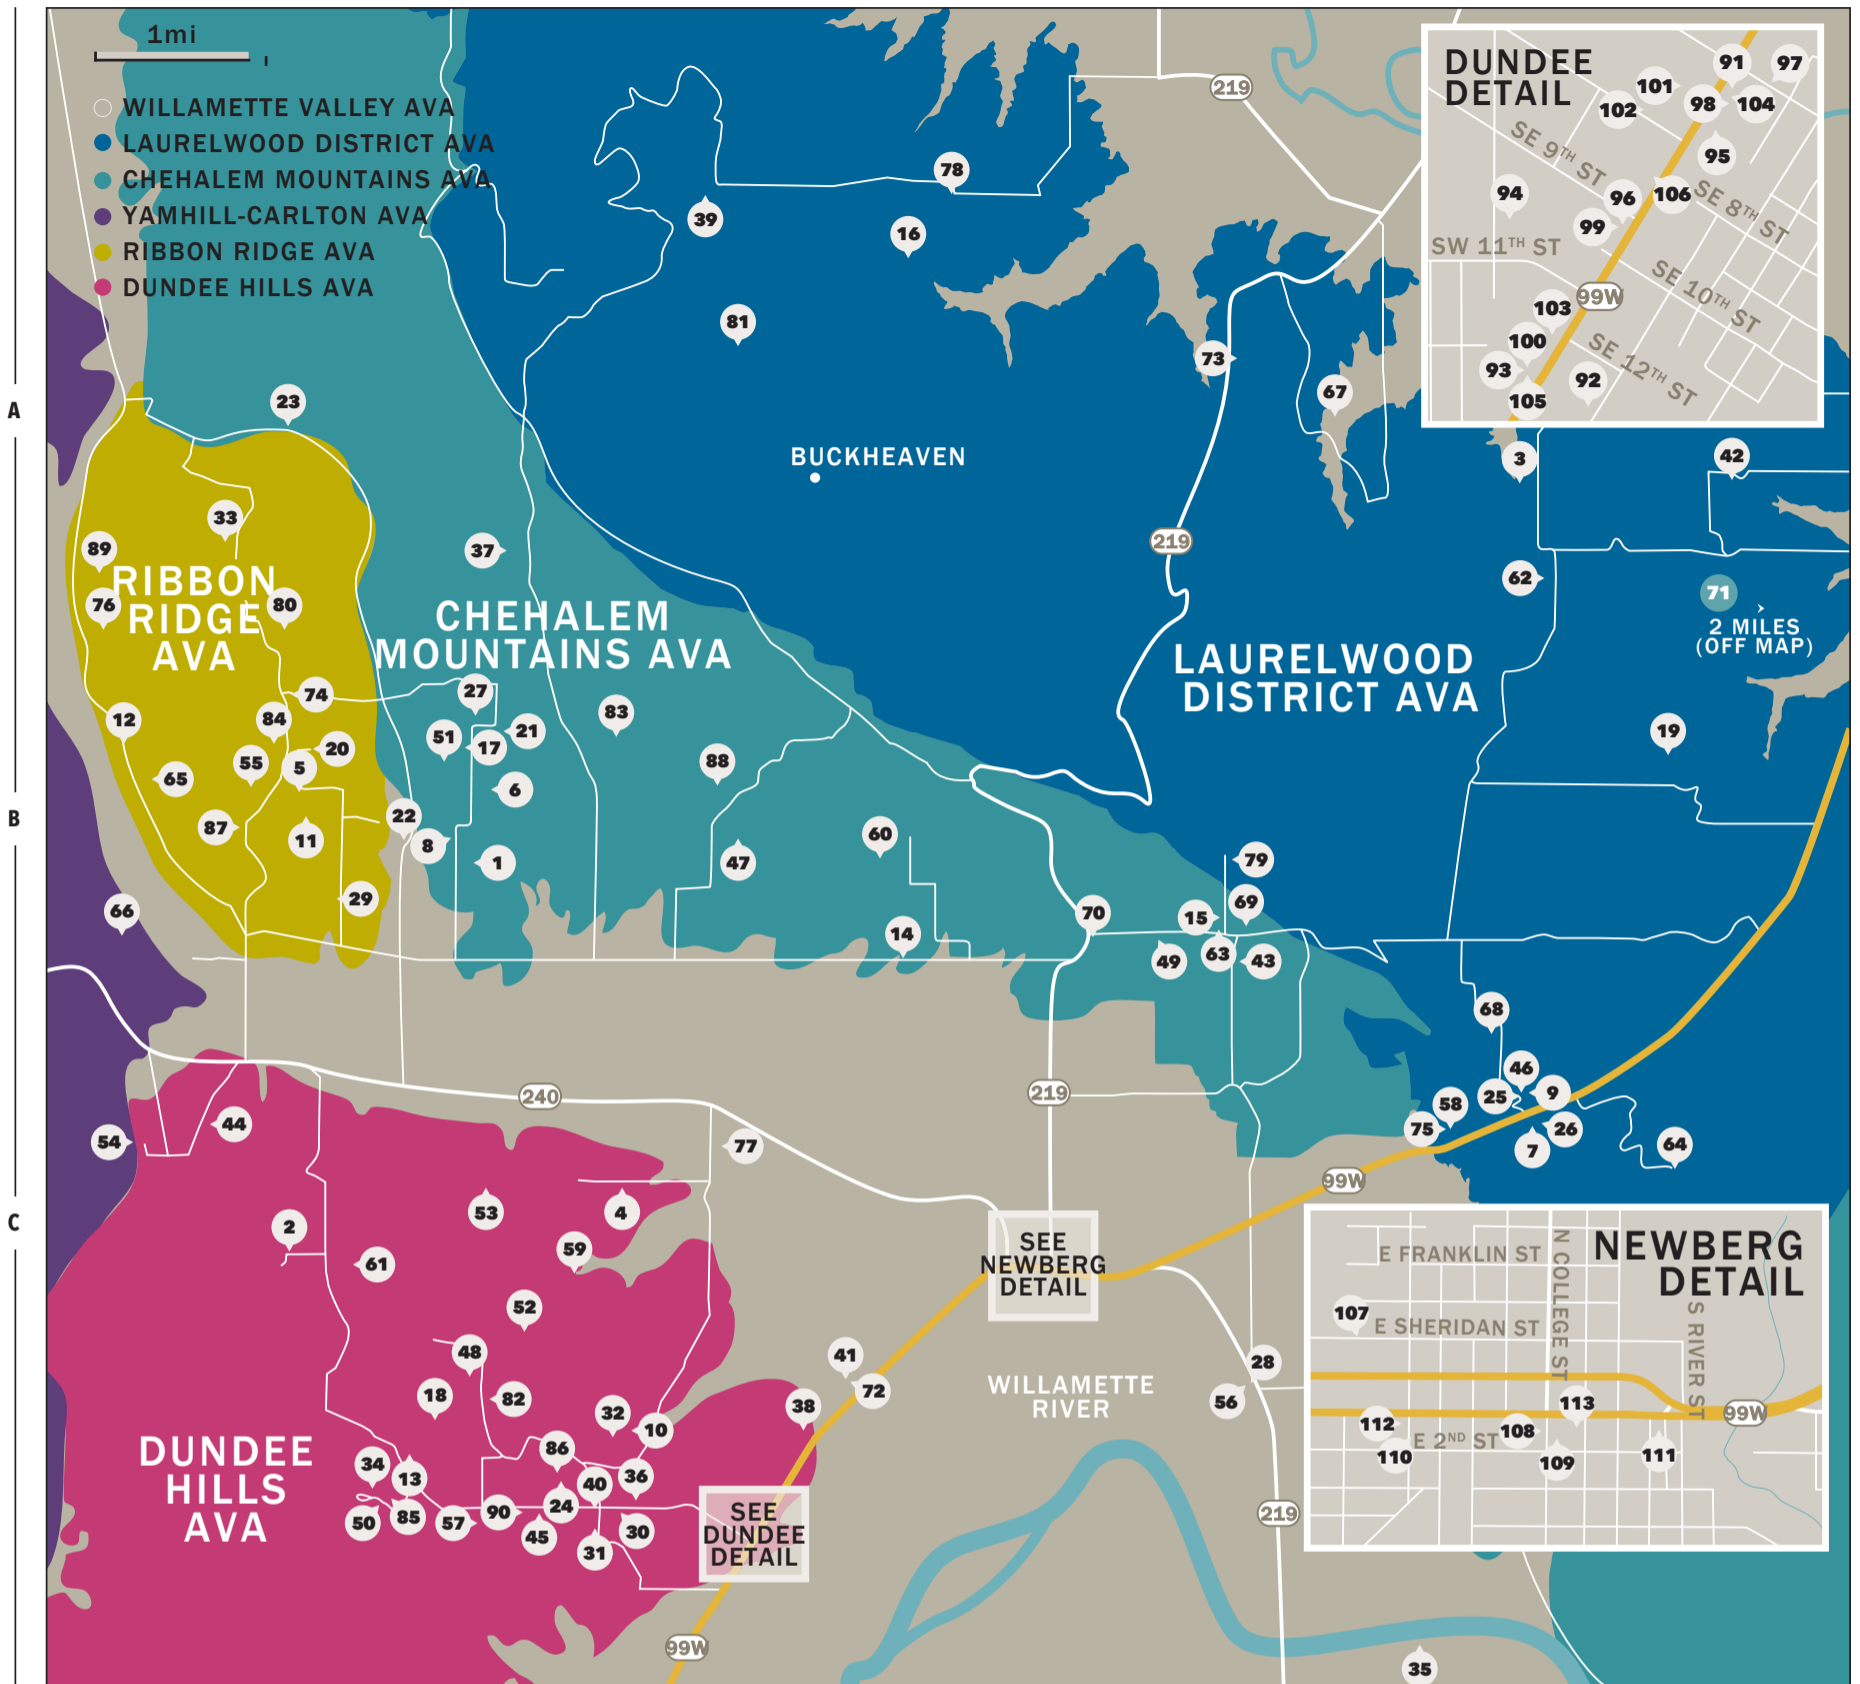

Dundee & Newberg Area

1 Adelsheim Vineyard

16800 NE Calkins Ln, Newberg
adelsheim.com
(503) 538-3652 → • B1

2 Alexana Winery

12001 NE Worden Hill Rd,
Newberg
alexanawinery.com
(503) 537-3100 → • C1

3 Alloro Vineyard

22185 SW Lebeau Rd,
Sherwood
allorovineyard.com
(503) 625-1978 → • A3

4 Anderson Family Vineyard

20120 NE Herring Ln, Newberg
andersonfamilyvineyard.com
(503) 554-5541 → • C1

5 Aramenta Cellars

17979 NE Lewis Rogers Ln,
Newberg
aramentacellars.com
(503) 538-7230 • B1

6 ArborBrook Vineyards

17770 NE Calkins Ln, Newberg
arborbrookwines.com
(503) 538-0959 → • B1

7 Archer Vineyard

32230 NE Old Parrett
Mountain Rd, Newberg
archervineyard.com
(503) 702-0537 → • C3

8 Arlyn Vineyard

17325 NE Calkins Ln, Newberg
arlyn.farm
(503) 537-8168 → • B1

9 August Cellars

14000 NE Quarry Rd, Newberg
augustcellars.com
(503) 554-6766 → • C3

10 Ayoub Vineyard

9650 NE Keyes Ln, Dundee
ayoubwines.com
(503) 805-2154 • C2

11 Ayres Vineyard & Winery

17971 NE Lewis Rogers Ln,
Newberg
ayresvineyard.com
(503) 538-7450 • B1

12 Beaux Frères Vineyard & Winery

15155 NE North Valley Rd,
Newberg
beauxfreres.com
(503) 537-1137 • B1

13 Bella Vida Vineyard & Tasting Room

9380 NE Worden Hill Rd,
Dundee
bellavida.com
(503) 538-9821 → • C1

14 Bellingar Estates

24055 NE North Valley Road,
Newberg
bellingarestates.com
(503) 476-1339 • B2

15 Bells Up Winery

27895 NE Bell Rd, Newberg
bellsupwinery.com
(503) 537-1328 → • B2

16 Benza Vineyards

16740 SW Pinot Pl, Hillsboro
benza.com
(503) 452-8577 • A2

17 Bergström Wines

8115 NE Worden Hill Rd,
Dundee
bergstromwines.com
(503) 554-0468 • B1

18 Black Walnut Inn & Vineyard

9600 NE Worden Hill Rd,
Dundee
blackwalnut-inn.com
(503) 538-8663 → • C1

19 Blakeslee Vineyard Estate

20875 SW Chapman Rd,
Sherwood
blakesleevineyard.com
(503) 625-6902 → • B3

20 Brick House

18200 NE Lewis Rogers Ln,
Newberg
brickhousewines.com
(503) 538-5136 • B1

Burner Wines

Dundee
burnerwines.com
(503) 332-4005

→ Oregon Wines Fly Free participating winery

● Off-map winery